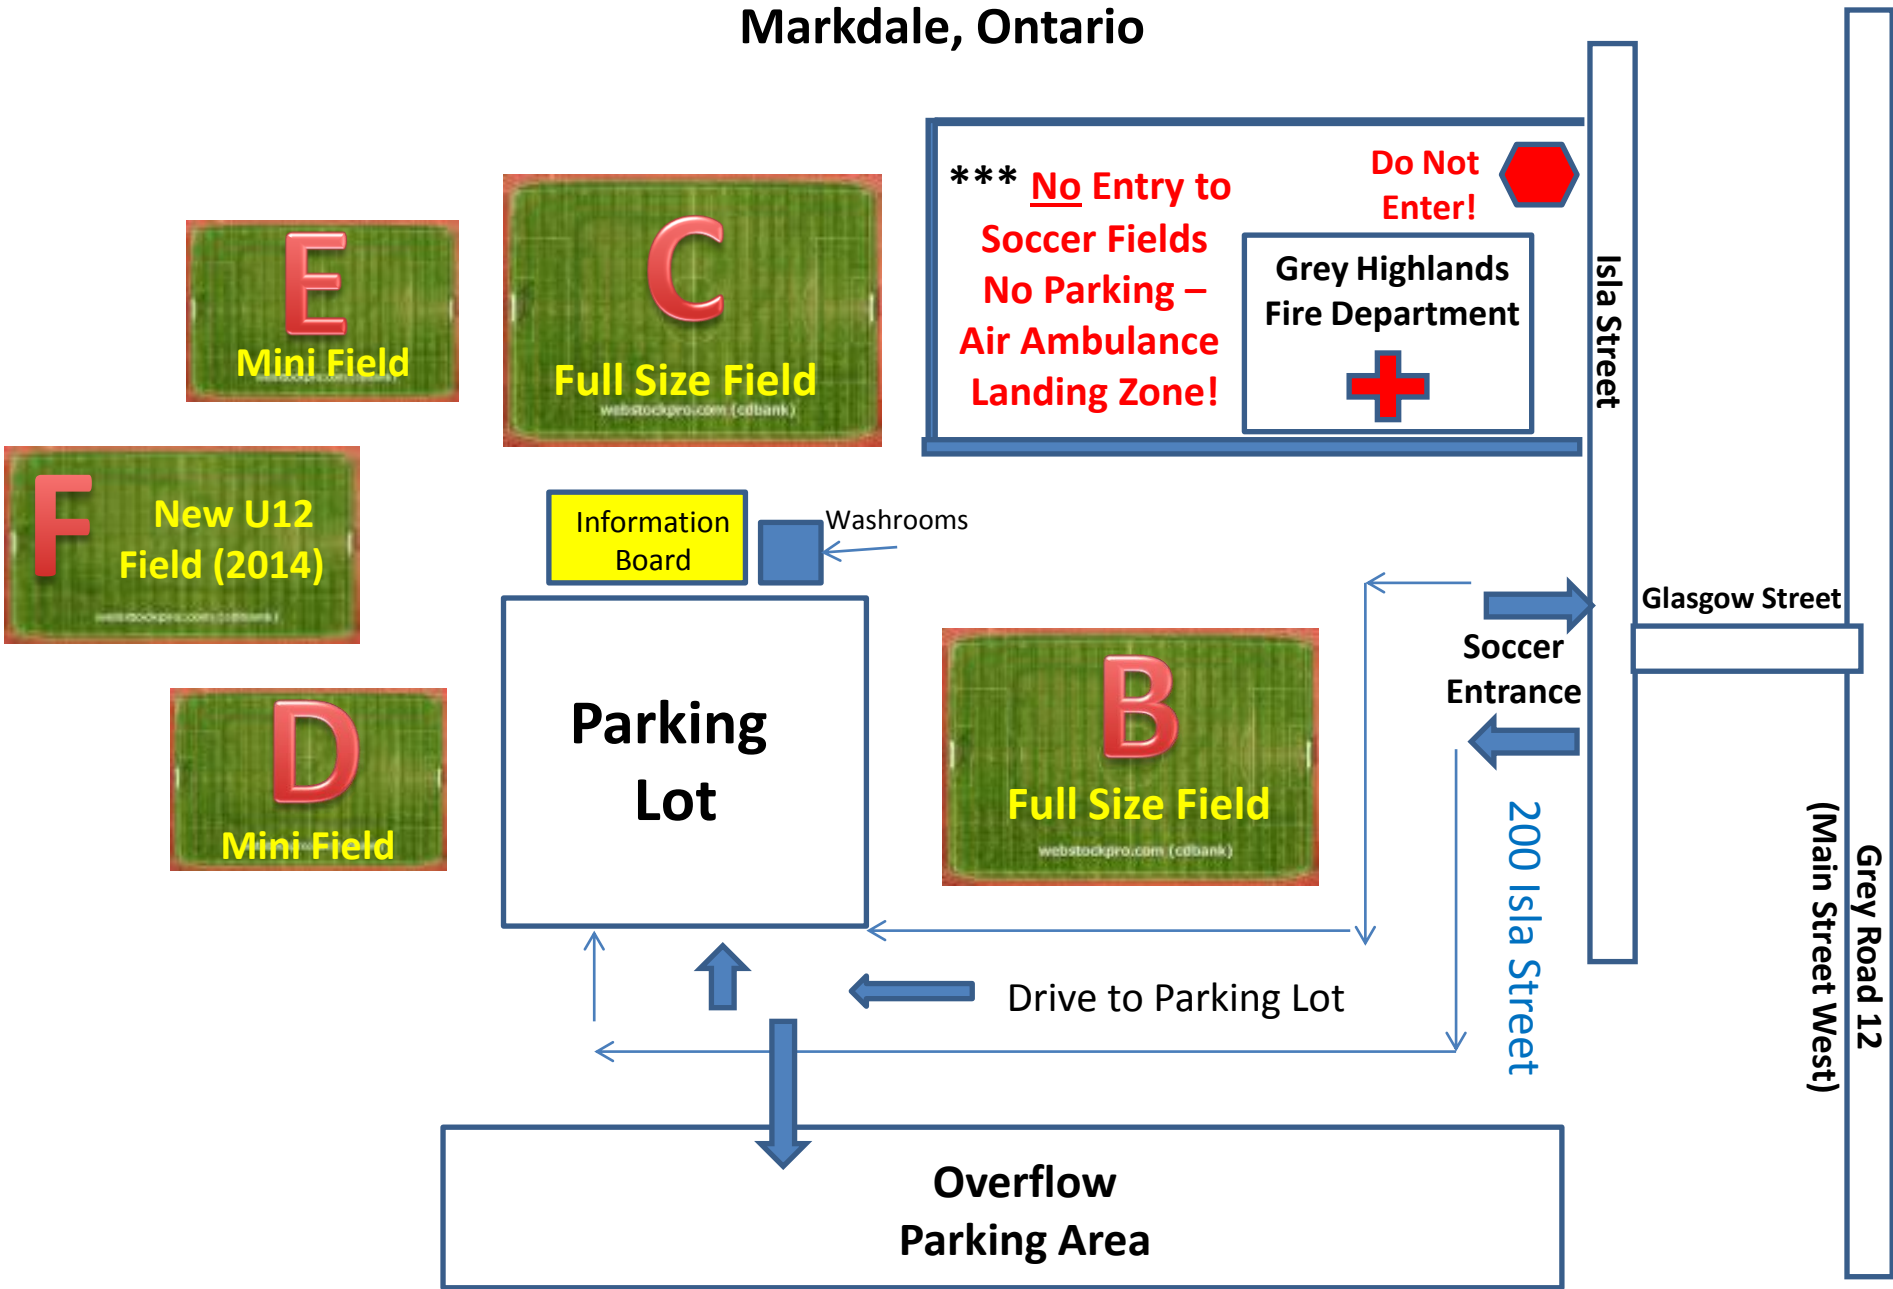

Chapman's Soccer Complex – Markdale, Ontario

***** No Entry to Soccer Fields
No Parking – Air Ambulance Landing Zone!**

Do Not Enter!

Grey Highlands Fire Department

Information Board

Washrooms

Parking Lot

Soccer Entrance

200 Isla Street

Overflow Parking Area

Isla Street

Glasgow Street

Grey Road 12
(Main Street West)